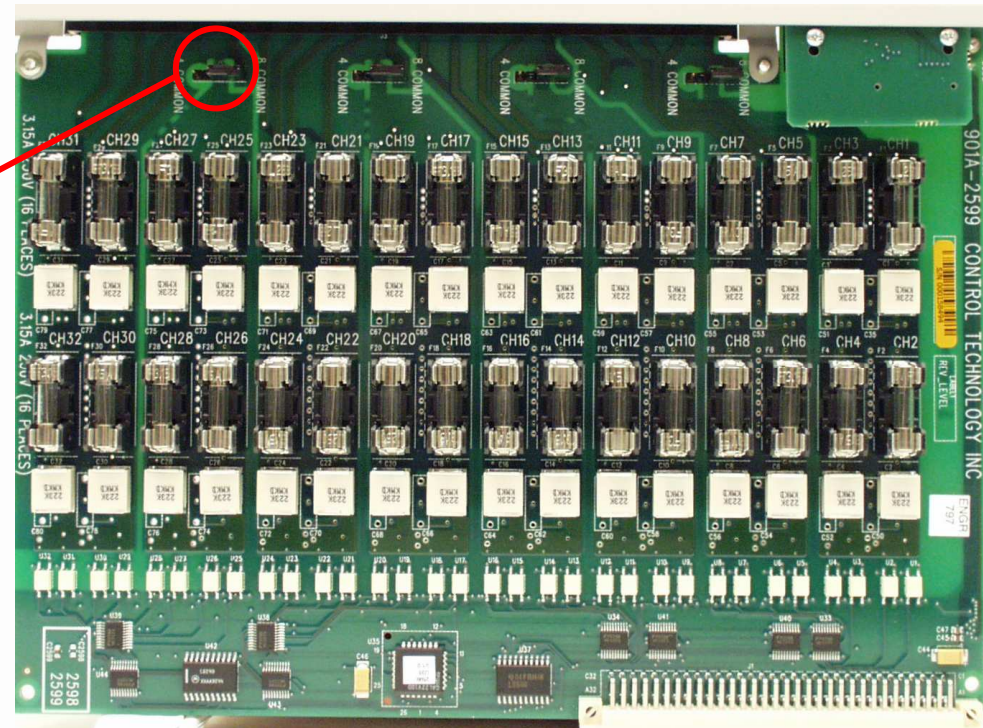

# Configuration: 2598 / 2599 AC Output Modules

- 2598 – no changes required from shipping configuration
- 2599 – configure isolation

Configure isolation  
(per group)

# Configuration: 2598 / 2599 AC Output Modules

Configure isolation (per group)

4 channels / common

8 channels / common (same as Siemens 505-4x32 modules)