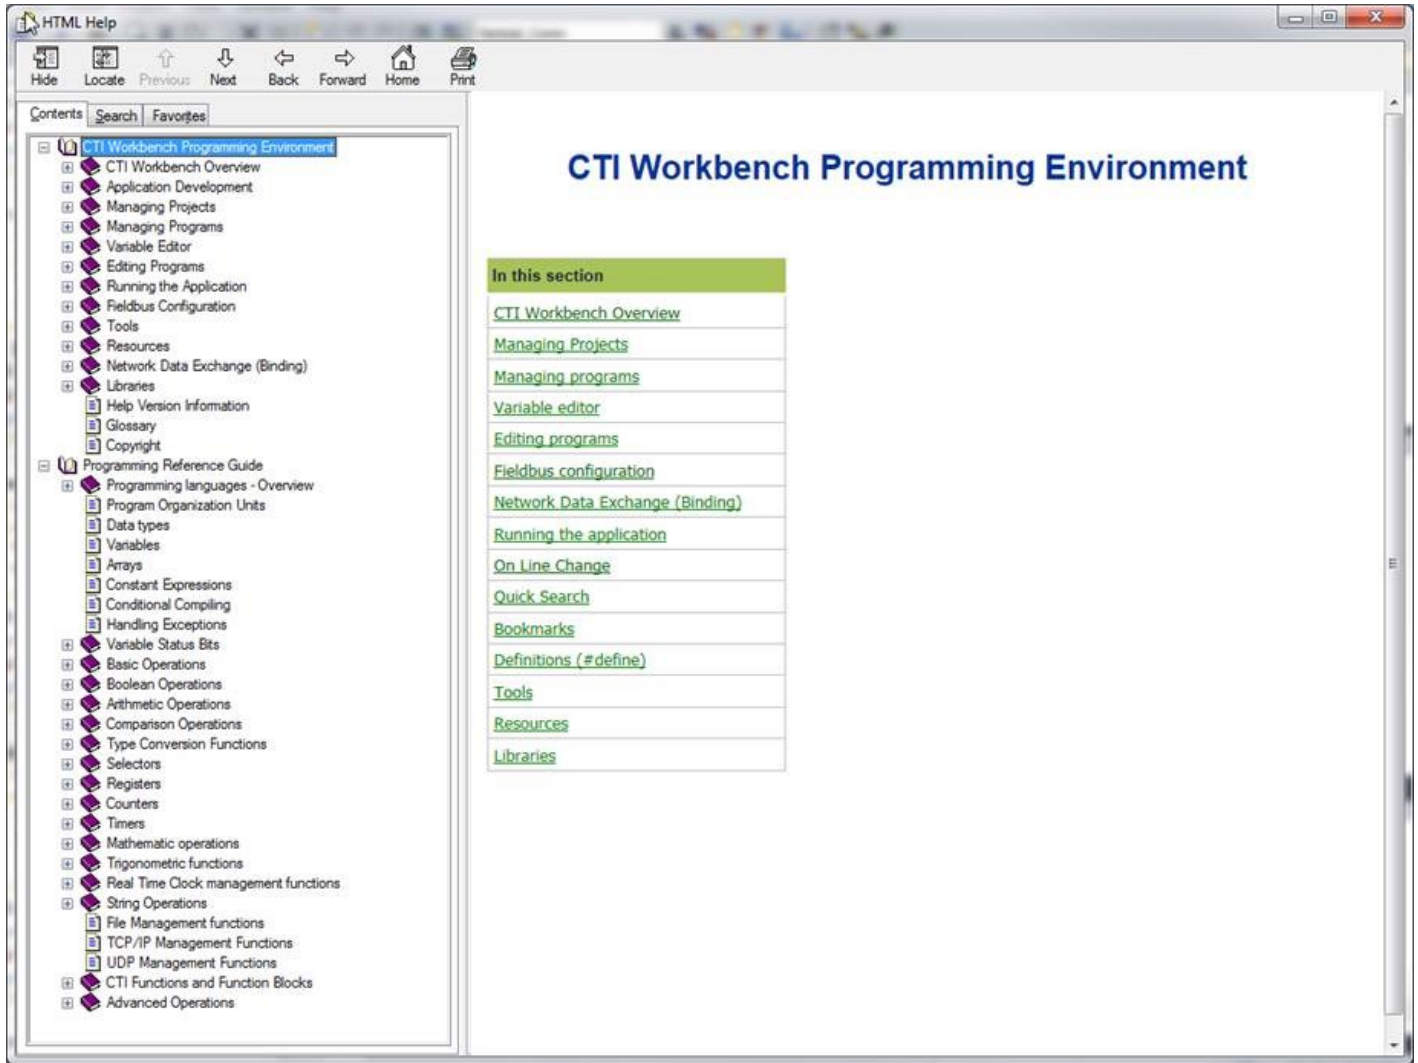

FAQ

2500P-ACP1: How do I get online help?

CTI Workbench includes a comprehensive user guide and reference manual in the on-line HTML Help file. CTI Workbench Help is displayed by selecting “Topics” from Help menu. As an alternative, you can directly search for help on a topic by selecting “search” from Help menu:

The topics can be expanded to view the items that are included in each section. This is a good starting spot for reviewing specific subjects:

ROCK SOLID PERFORMANCE. TIMELESS COMPATIBILITY.

CONTROL TECHNOLOGY, INC.