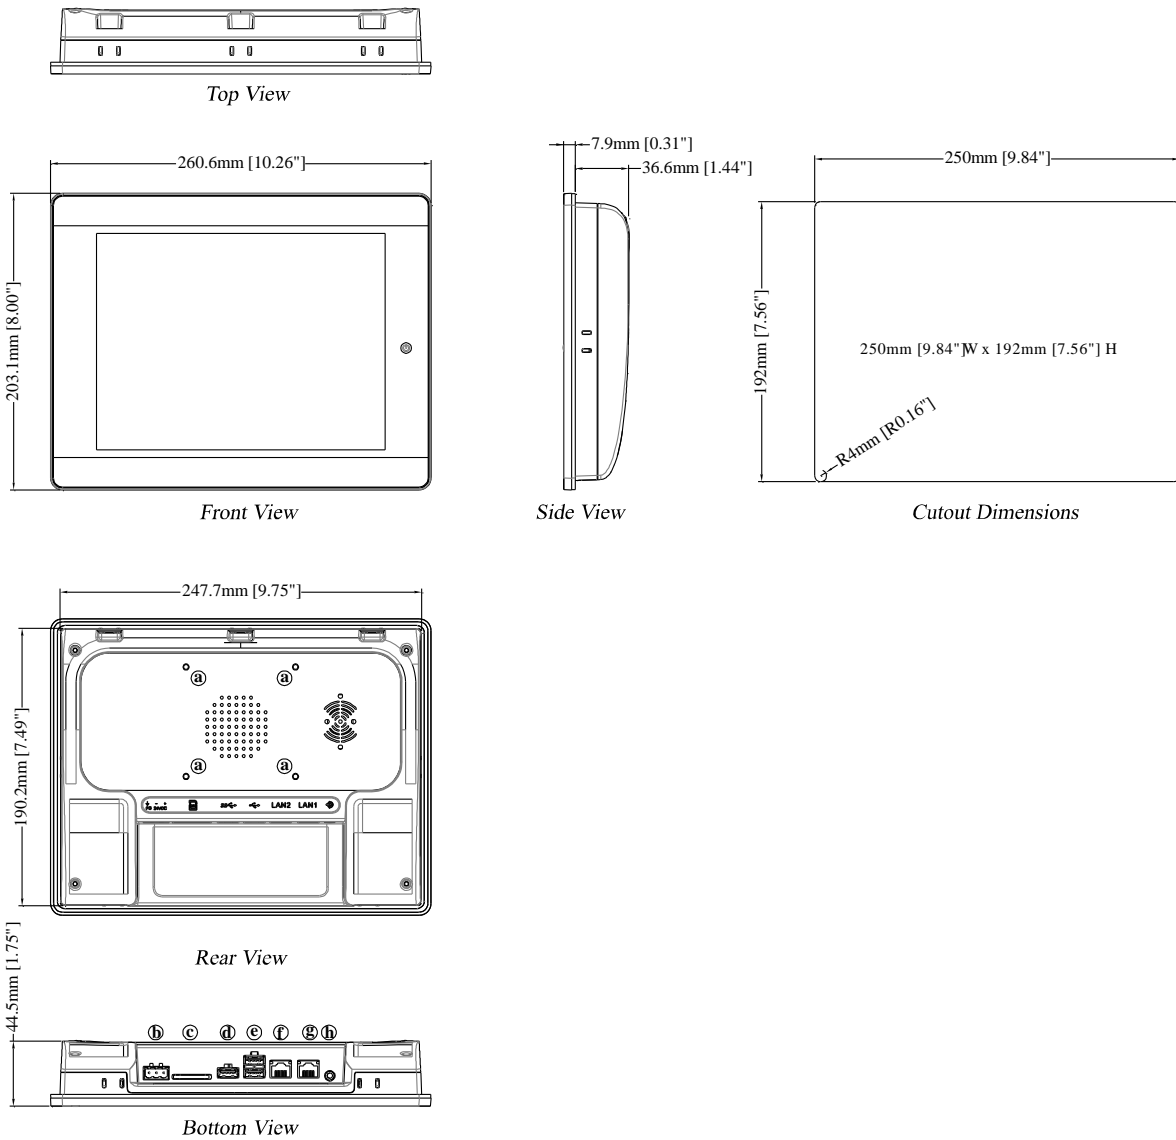

## Smart HMI with 9.7" XGA TFT Display

### Feature

- 9.7" 1024 x 768 TFT LCD
- Fan-less Cooling System
- Built-in 64GB SSD and RTC
- SD Card Slot Supports SD/SDHC/SDXC Cards
- Built-in Power Isolator
- NEMA4 / IP65 Compliant Front Panel

<b>Display</b>	Display	9.7" TFT
	Resolution	1024 x 768
	Brightness (cd/m <sup>2</sup> )	350
	Contrast Ratio	500:1
	Backlight Type	LED
	Backlight Life Time	>30,000 hrs.
	Colors	262K
	LCD Viewing Angle (T/B/L/R)	60/70/70/70
<b>Touch Panel</b>	Type	4-wire Resistive Type
	Accuracy	Active Area Length(X)±2%, Width(Y)±2%
<b>Memory</b>	SSD	64 GB
	RAM	4 GB
<b>Processor</b>		Intel Atom E3827
<b>I/O Port</b>	SD Card Slot	SD/SDHC/SDXC
	USB Host	USB 2.0 x 2 / USB 3.0 x 1
	Ethernet	10/100/1000 Base-T x 2
	Audio Output	Built-in Mono Speaker Audio Line Out – 3.5 mm jack x 1
<b>RTC</b>		Built-in
<b>Power</b>	Input Power	24±20%VDC
	Power Isolation	Built-in
	Power Consumption	1.5A@24VDC
	Voltage Resistance	500VAC (1 min.)
	Isolation Resistance	Exceed 50MΩ @ 500VDC
	Vibration Endurance	10 to 25Hz (X, Y, Z direction 2G 30 minutes)
<b>Specification</b>	PCB Coating	Yes
	Enclosure	Plastic
	Dimensions WxHxD	260.6 x 203.1 x 44.5 mm
	Panel Cutout	250 x 192 mm
	Weight	Approx. 1.1 kg
	Mount	Panel mount, VESA mount 75 x 75 mm
	<b>Environment</b>	Protection Structure
Storage Temperature		-20° ~ 60°C (-4° ~ 140°F)
Operating Temperature		0° ~ 50°C (32° ~ 122°F)
Relative Humidity		10% ~ 90% (non-condensing)
<b>Certificate</b>	CE	CE marked
	UL	cULus Listed
<b>OS Support</b>		* Windows® 7 / Windows® 8.1 / Windows® 10 IoT Enterprise (EasyLauncher + cMT Viewer)

## Dimensions

<b>a</b>	VESA 75mm Screw Holes	<b>h</b>	Line Out
<b>b</b>	Power Connector		
<b>c</b>	SD CARD SLOT		
<b>d</b>	USB Host port 3.0		
<b>e</b>	USB Host port 2.0		
<b>f</b>	LAN 2		
<b>g</b>	LAN 1		